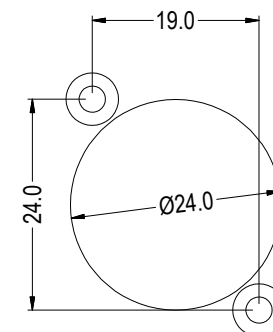

CP30500C - CLIFF SHOWN.
www.cliffuk.co.uk PRINTED ON REAR OF ALL PLATES.

ISS.	AMEND	DATE
1	ISSUED	08/01/19

4x PLACES

PART No	PRINTING	
	FRONT	REAR
CP30500	NO	www.cliffuk.co.uk
CP30500C	CLIFF	www.cliffuk.co.uk

RoHS
COMPLIANT

TOLERANCE
NO DEC. PLACE ±
1 DEC. PLACE ±
2 DEC. PLACE ±
HOLE Ø ±
ANGLES ±
UNLESS OTHERWISE STATED

DO NOT SCALE

Cliff Electronic Components Ltd.

76 Holmethorpe Avenue, Holmethorpe Industrial Estate,
Redhill, Surrey, RH1 2PF, England, UK
Tel: 01737-771375 Fax: 01737-766012 Website: www.cliffuk.co.uk

DIMENSIONS IN MILLIMETERS UNLESS OTHERWISE STATED. WORK TO DIMENSIONS. REMOVE ALL BURRS. IF IN DOUBT ASK.

3rd ANGLE PROJECTION:

MATERIAL: BRUSHED ALUMINIUM

FINISH: BLACK - SEE TABLE

TITLE: FACEPLATE 4x XLR SINGLE GANG