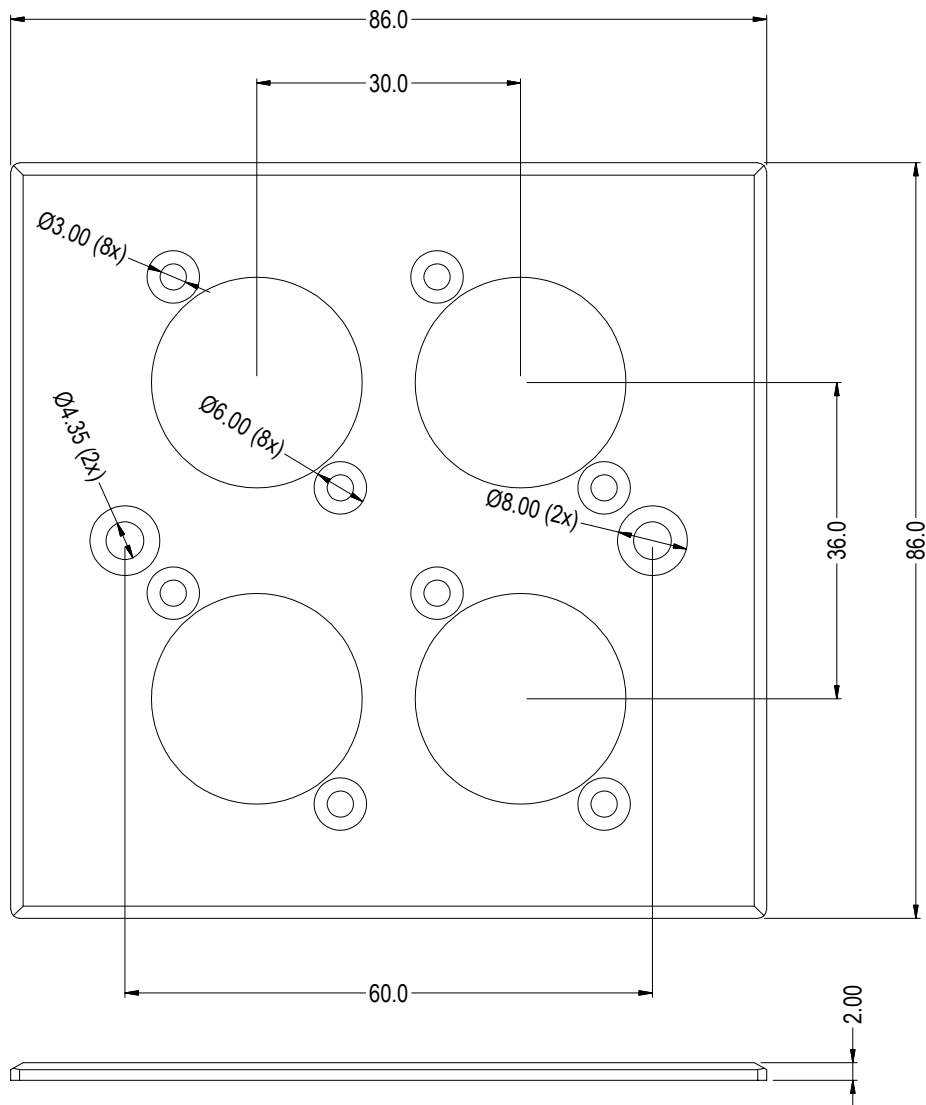

CP30500C - CLIFF SHOWN.
www.cliffuk.co.uk PRINTED ON REAR OF ALL PLATES.

ISS.	AMEND	DATE
1	ISSUED	08/01/19

4x PLACES

PART No	PRINTING	
	FRONT	REAR
CP30500	NO	www.cliffuk.co.uk
CP30500C	CLIFF	www.cliffuk.co.uk

RoHS
COMPLIANT

TOLERANCE
NO DEC. PLACE ±
1 DEC. PLACE ±
2 DEC. PLACE ±
HOLE Ø ±
ANGLES ±
UNLESS OTHERWISE STATED

DO NOT SCALE

Cliff Electronic Components Ltd.

76 Holmethorpe Avenue, Holmethorpe Industrial Estate,
Redhill, Surrey, RH1 2PF, England, UK
Tel: 01737-771375 Fax: 01737-766012 Website: www.cliffuk.co.uk

DIMENSIONS IN MILLIMETERS UNLESS OTHERWISE STATED. WORK TO DIMENSIONS. REMOVE ALL BURRS. IF IN DOUBT ASK.

3rd ANGLE PROJECTION:

MATERIAL: BRUSHED ALUMINIUM

FINISH: BLACK - SEE TABLE

TITLE: FACEPLATE 4x XLR SINGLE GANG