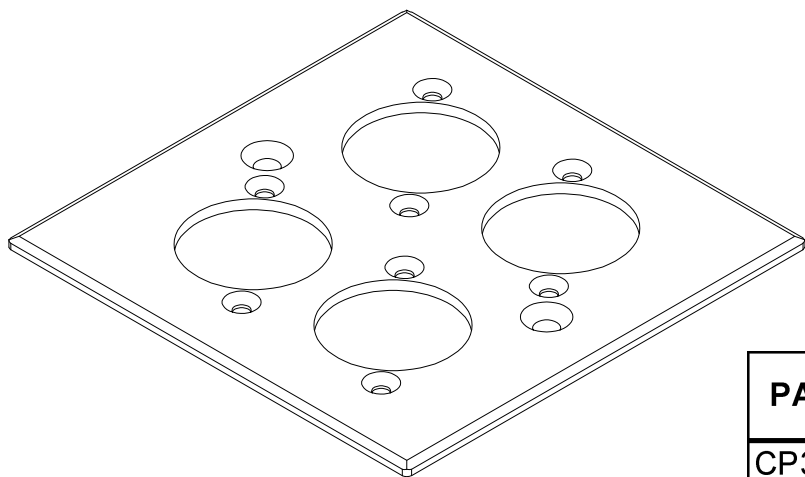

CP30500C - CLIFF SHOWN.
www.cliffuk.co.uk PRINTED ON REAR OF ALL PLATES.

ISS.	AMEND	DATE
1	ISSUED	08/01/19

4x PLACES

PART No	PRINTING	
	FRONT	REAR
CP30500	NO	www.cliffuk.co.uk
CP30500C	CLIFF	www.cliffuk.co.uk

RoHS
COMPLIANT

TOLERANCE
NO DEC. PLACE ±
1 DEC. PLACE ±
2 DEC. PLACE ±
HOLE Ø ±
ANGLES ±
UNLESS OTHERWISE STATED

DO NOT SCALE

Cliff Electronic Components Ltd.

76 Holmethorpe Avenue, Holmethorpe Industrial Estate,
Redhill, Surrey, RH1 2PF, England, UK
Tel: 01737-771375 Fax: 01737-766012 Website: www.cliffuk.co.uk

DIMENSIONS IN MILLIMETERS UNLESS OTHERWISE STATED. WORK TO DIMENSIONS. REMOVE ALL BURRS. IF IN DOUBT ASK.

3rd ANGLE PROJECTION:

MATERIAL: BRUSHED ALUMINIUM

FINISH: BLACK - SEE TABLE

TITLE: FACEPLATE 4x XLR SINGLE GANG