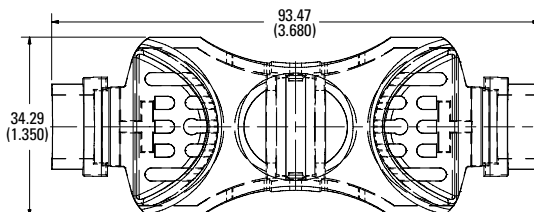

Class J

600 V 30 A

600 V 60 A

600 V 100 A

Dimensions in mm (inches)

Class T

300 V 30 A

300 V 60 A

300 V 100 A

Also available at Littelfuse.com/fuseblocks

LF SERIES FUSE BLOCK COVERS

Dimensions in mm (inches)

Class T

600 V 30 A

600 V 60 A

600 V 100 A

600 V 200 A

600 V 400 A

600 V 600 A

Dimensions in mm (inches)

Class CD

600 V 60 A

Also available at Littelfuse.com/fuseblocks