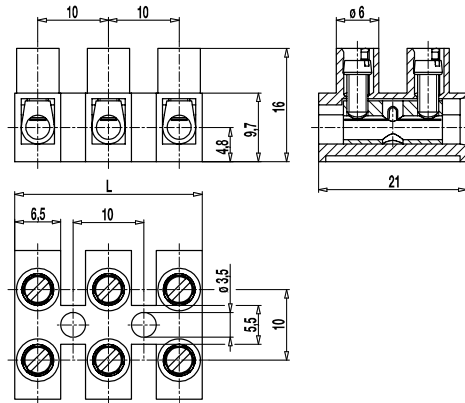

323(-HDS)

Socket terminal strip
Screw connection

GENERAL INFORMATION

Pitch	10 mm
No. of poles	1 - 12
Areas of application	For lighting applications and similar electrical equipment.

TECHNICAL DATA

Clamping Range	<i>solid / stranded / AWG</i>		
<i>without wire protector</i>	0,75 - 6 mm ² / 0,75 - 4 mm ² / 18 - 10 AWG		
<i>with wire protector</i>	0,5 - 4 mm ² / 0,5 - 2,5 mm ² / 20 - 12 AWG		
Rated Cross Section	2,5 mm ²		
Wire Stripping Length	6,5 mm ± 0,5 mm		
Overvoltage Category	III	III	II
Pollution Severity Level	3	2	2
Rated Voltage	400 V	630 V	1000 V
Rated Impulse Voltage	6 kV	6 kV	6 kV
Rated Insulation Voltage	450 V acc. to EN 60998-1		
Rated Current	24 A		
Torque	0,5 Nm		

CONFIGURATIONS

Version	Poles	Item	Article number	Item	Article number	Length (L)	PU
Standard	2	323/02	12.822.010	323-HDS/02	32.822.008	18,00 mm	1000
Standard	3	323/03	13.822.010	323-HDS/03	33.822.008	28,00 mm	1000
Standard	4	323/04	14.822.010	323-HDS/04	34.822.008	38,00 mm	800
Standard	6	323/06	16.822.010	323-HDS/06	36.822.008	58,00 mm	100
Standard	8	323/08	18.822.010	323-HDS/08	38.822.008	78,00 mm	70
Standard	12	323/12	22.822.010	323-HDS/12	42.822.008	117,00 mm	50
No-flame	2	323/02-V0	12.822.038.EN6	323-HDS/02-V0	32.822.038.EN6	18,00 mm	1000
No-flame	3	323/03-V0	13.822.038.EN6	323-HDS/03-V0	33.822.038.EN6	28,00 mm	1000
No-flame	4	323/04-V0	14.822.038.EN6	323-HDS/04-V0	34.822.038.EN6	38,00 mm	800
No-flame	6	323/06-V0	16.822.038.EN6	323-HDS/06-V0	36.822.038.EN6	58,00 mm	100
No-flame	8	323/08-V0	18.822.038.EN6	323-HDS/08-V0	38.822.038.EN6	78,00 mm	70
No-flame	12	323/12-V0	22.822.038.EN6	323-HDS/12-V0	42.822.038.EN6	117,00 mm	50