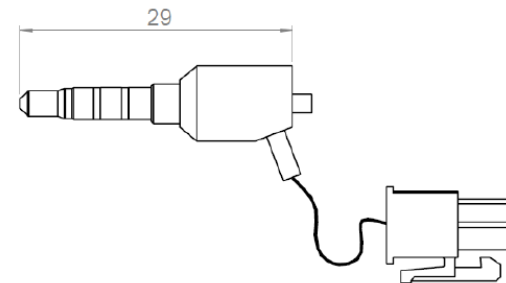

Audio Connector 3.5mm 4-pole

EM059575-0

ELECTRICAL

CONNECTOR TYPE – MOLEX 43025-0600 WIRE LENGHT = 100mm	
Pin	Signal
1	NC
2	Left Channel
3	Microphone
4	Right Channel
5	NC
6	GND

MECHANICAL

EM059575-0 Audio plug is a highly durable test connector designed for testing 3.5mm audio interface.