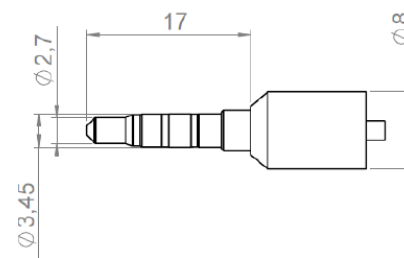

Audio Connector 3.5mm 4-pole

EM059575-0

ELECTRICAL

CONNECTOR TYPE – MOLEX 43025-0600 WIRE LENGHT = 100mm	
Pin	Signal
1	NC
2	Left Channel
3	Microphone
4	Right Channel
5	NC
6	GND

MECHANICAL

EM059575-0 Audio plug is a highly durable test connector designed for testing 3.5mm audio interface.