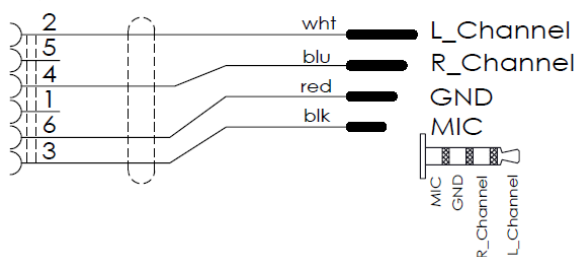

Audio Connector 3.5mm 4-pole

EM059575-0

ELECTRICAL

CONNECTOR TYPE – MOLEX 43025-0600 WIRE LENGHT = 100mm	
Pin	Signal
1	NC
2	Left Channel
3	Microphone
4	Right Channel
5	NC
6	GND

MECHANICAL

EM059575-0 Audio plug is a highly durable test connector designed for testing 3.5mm audio interface.