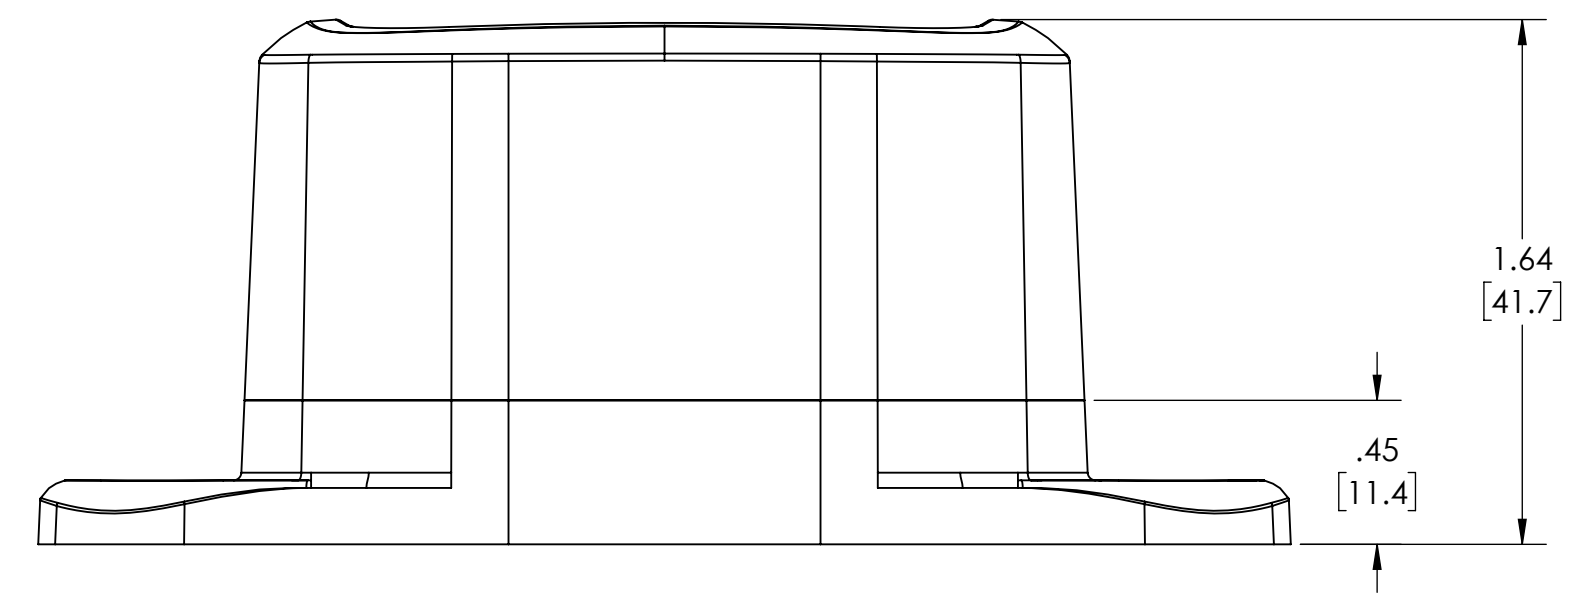

PART NAME

HD SERIES - HEAVY DUTY NEAMA

PART No.

HD-7603

REVISION DATE

1/3/2022

NOTES:

- MATERIAL:
BODY & COVER - GRAY POLYCARBONATE (IMPACT-RESISTANT)
- UL508 / NEMA TYPE 1, 2, 3, 3R, 3X, 3RX, 3D, 3SX, 4, 4X, 6, 6P, 12 & 13 WITH IP65, IP66, IP-67 & IP68 WITH RATING & UL-94 5VA
- POURED CONTINUOUS GASKET (NOT INSTALLED)
- SUPPLIED WITH BODY, COVER & 4 SCREWS
- DIMENSIONS ARE INCH[MM]
- OPTIONAL ACCESSORIES:
ALUMINUM INTERNAL PANEL - HDX-76603