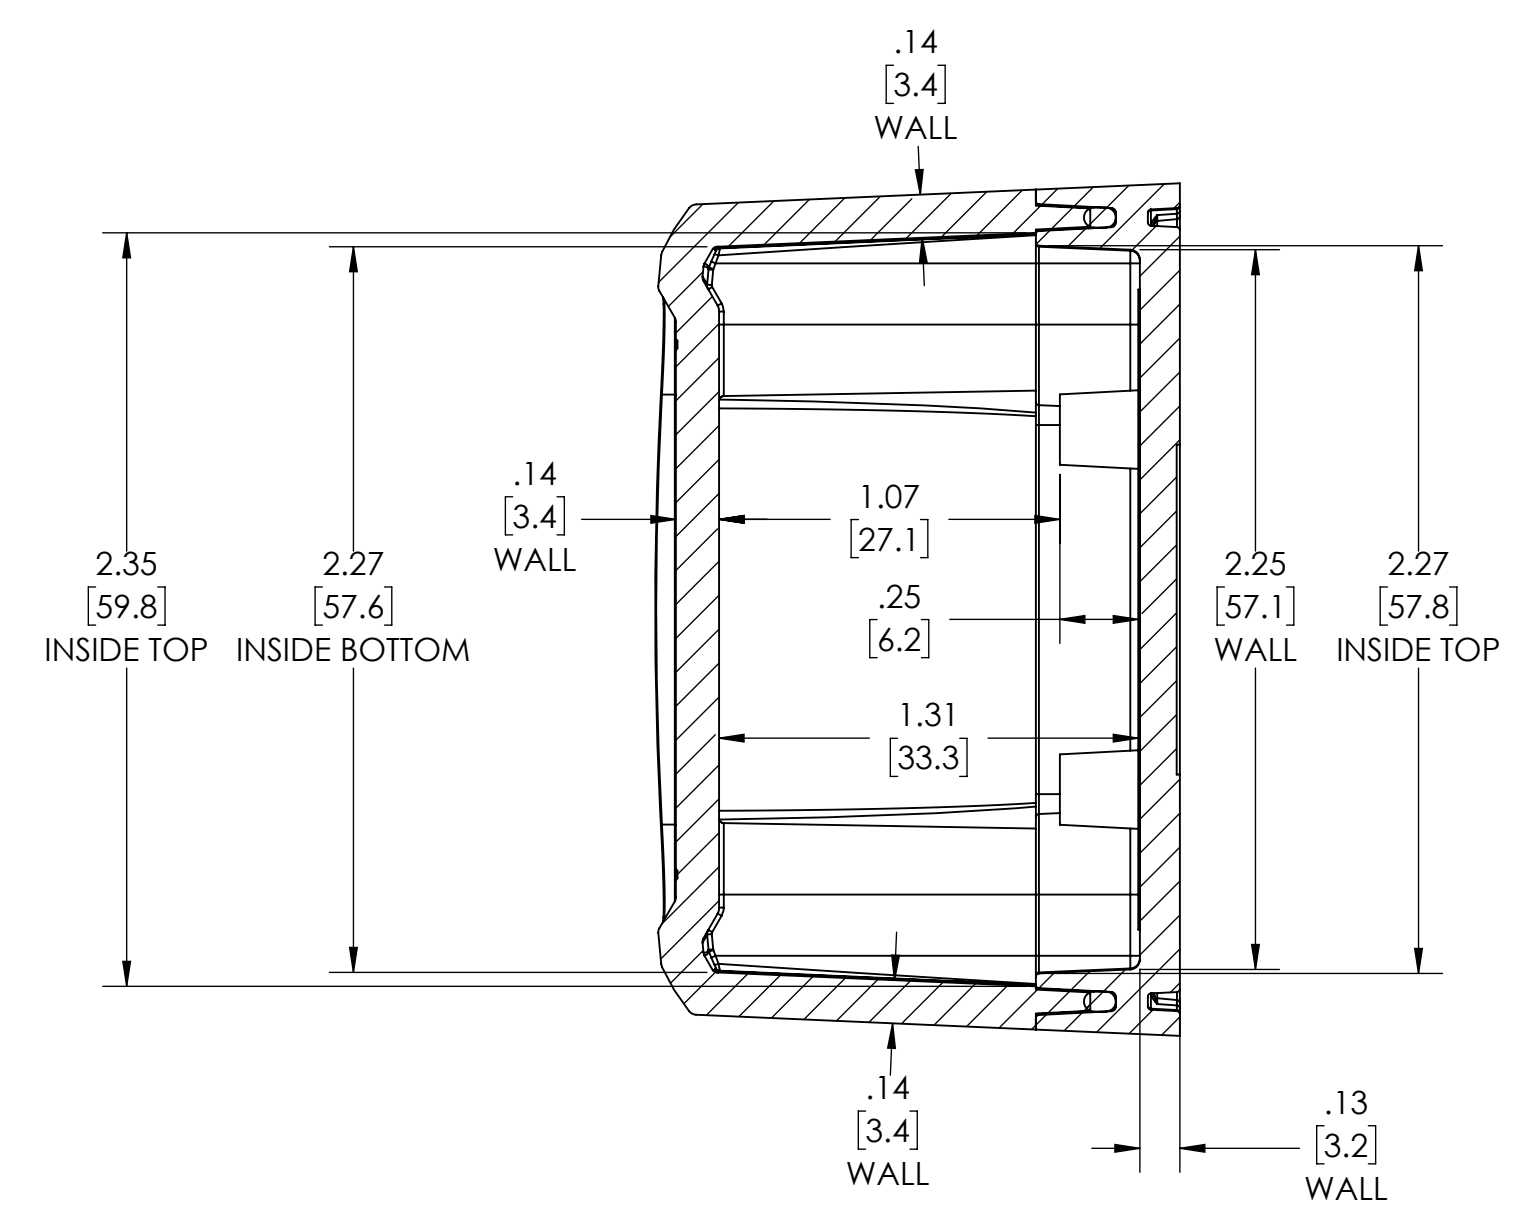

PART NAME

HD SERIES - HEAVY DUTY NEAMA

PART No.

HD-7603

REVISION DATE

1/3/2022

NOTES:

- MATERIAL:
BODY & COVER - GRAY POLYCARBONATE (IMPACT-RESISTANT)
- UL508 / NEMA TYPE 1, 2, 3, 3R, 3X, 3RX, 3D, 3SX, 4, 4X, 6, 6P, 12 & 13 WITH IP65, IP66, IP-67 & IP68 WITH RATING & UL-94 5VA
- POURED CONTINUOUS GASKET (NOT INSTALLED)
- SUPPLIED WITH BODY, COVER & 4 SCREWS
- DIMENSIONS ARE INCH[MM]
- OPTIONAL ACCESSORIES:
ALUMINUM INTERNAL PANEL - HDX-76603