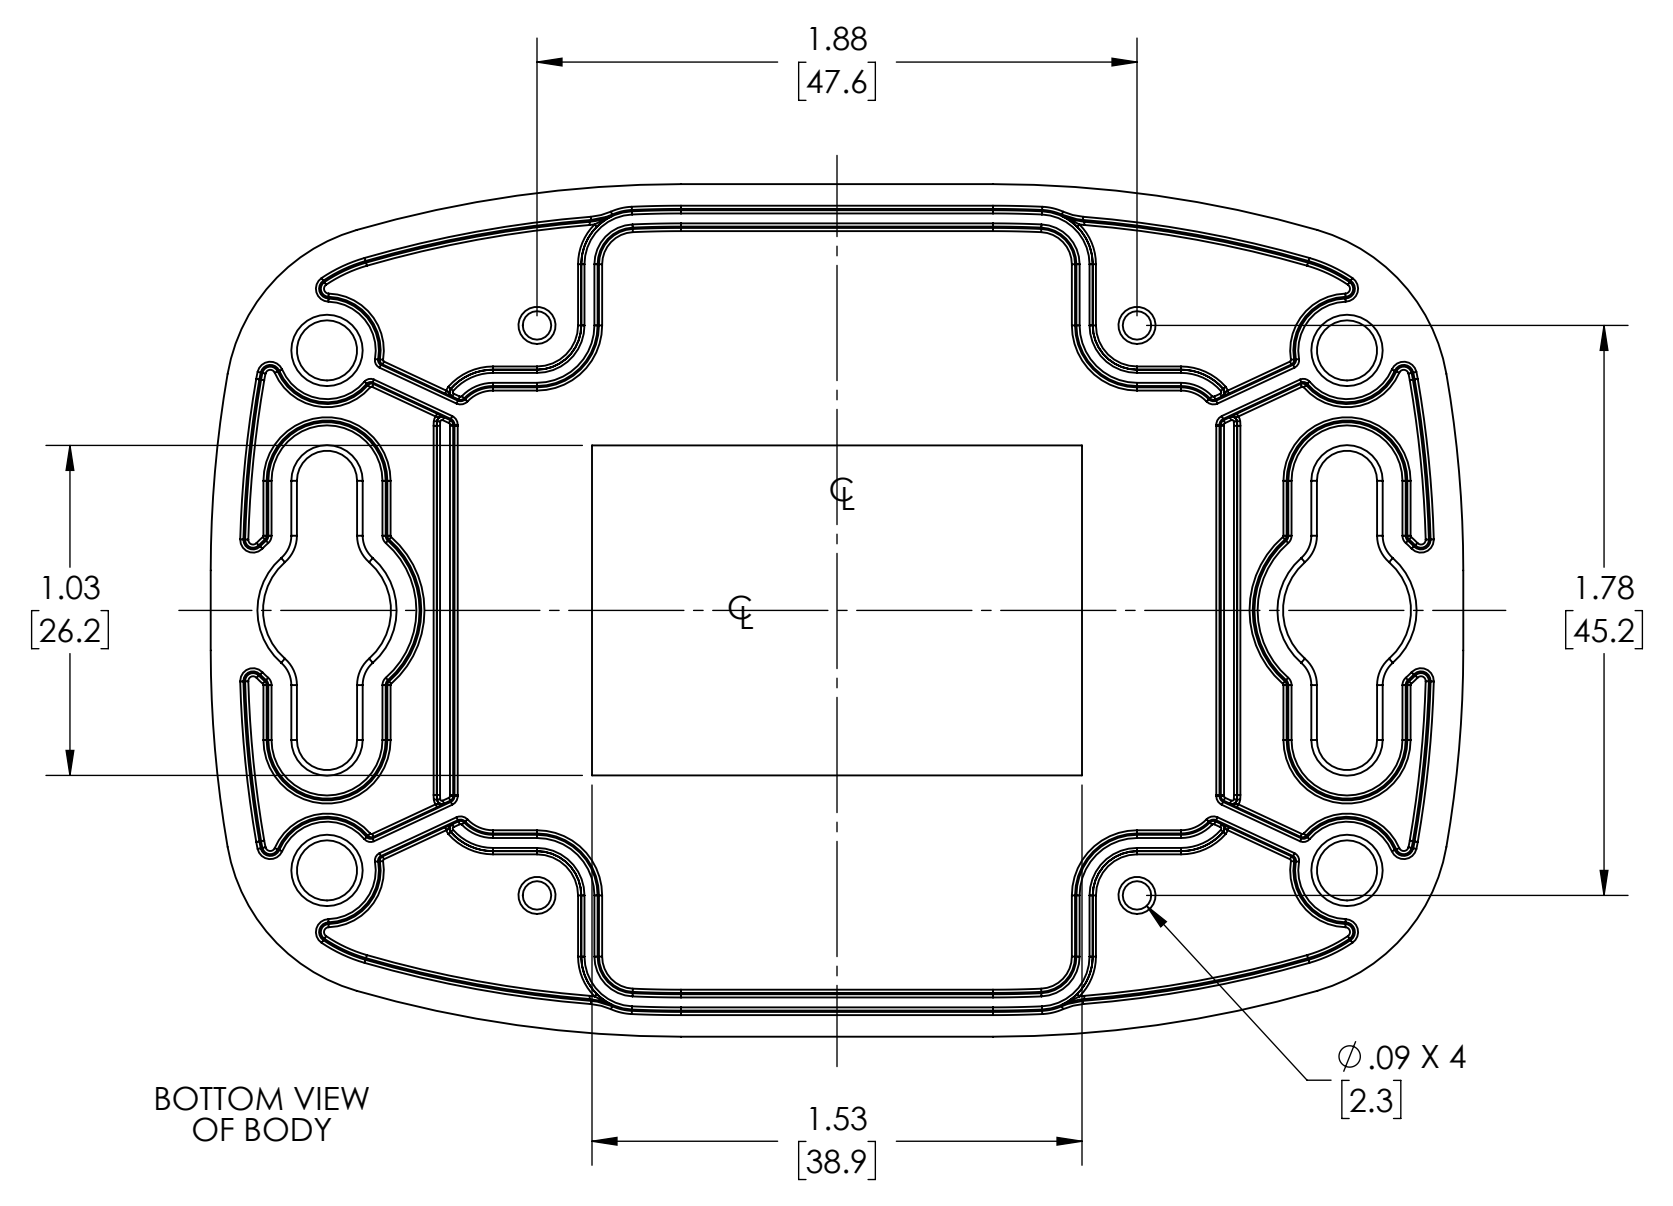

PART NAME

HD SERIES - HEAVY DUTY NEAMA

PART No.

HD-7603

REVISION DATE

1/3/2022

NOTES:

- MATERIAL:
BODY & COVER - GRAY POLYCARBONATE (IMPACT-RESISTANT)
- UL508 / NEMA TYPE 1, 2, 3, 3R, 3X, 3RX, 3D, 3SX, 4, 4X, 6, 6P, 12 & 13 WITH IP65, IP66, IP-67 & IP68 WITH RATING & UL-94 5VA
- POURED CONTINUOUS GASKET (NOT INSTALLED)
- SUPPLIED WITH BODY, COVER & 4 SCREWS
- DIMENSIONS ARE INCH[MM]
- OPTIONAL ACCESSORIES:
ALUMINUM INTERNAL PANEL - HDX-76603