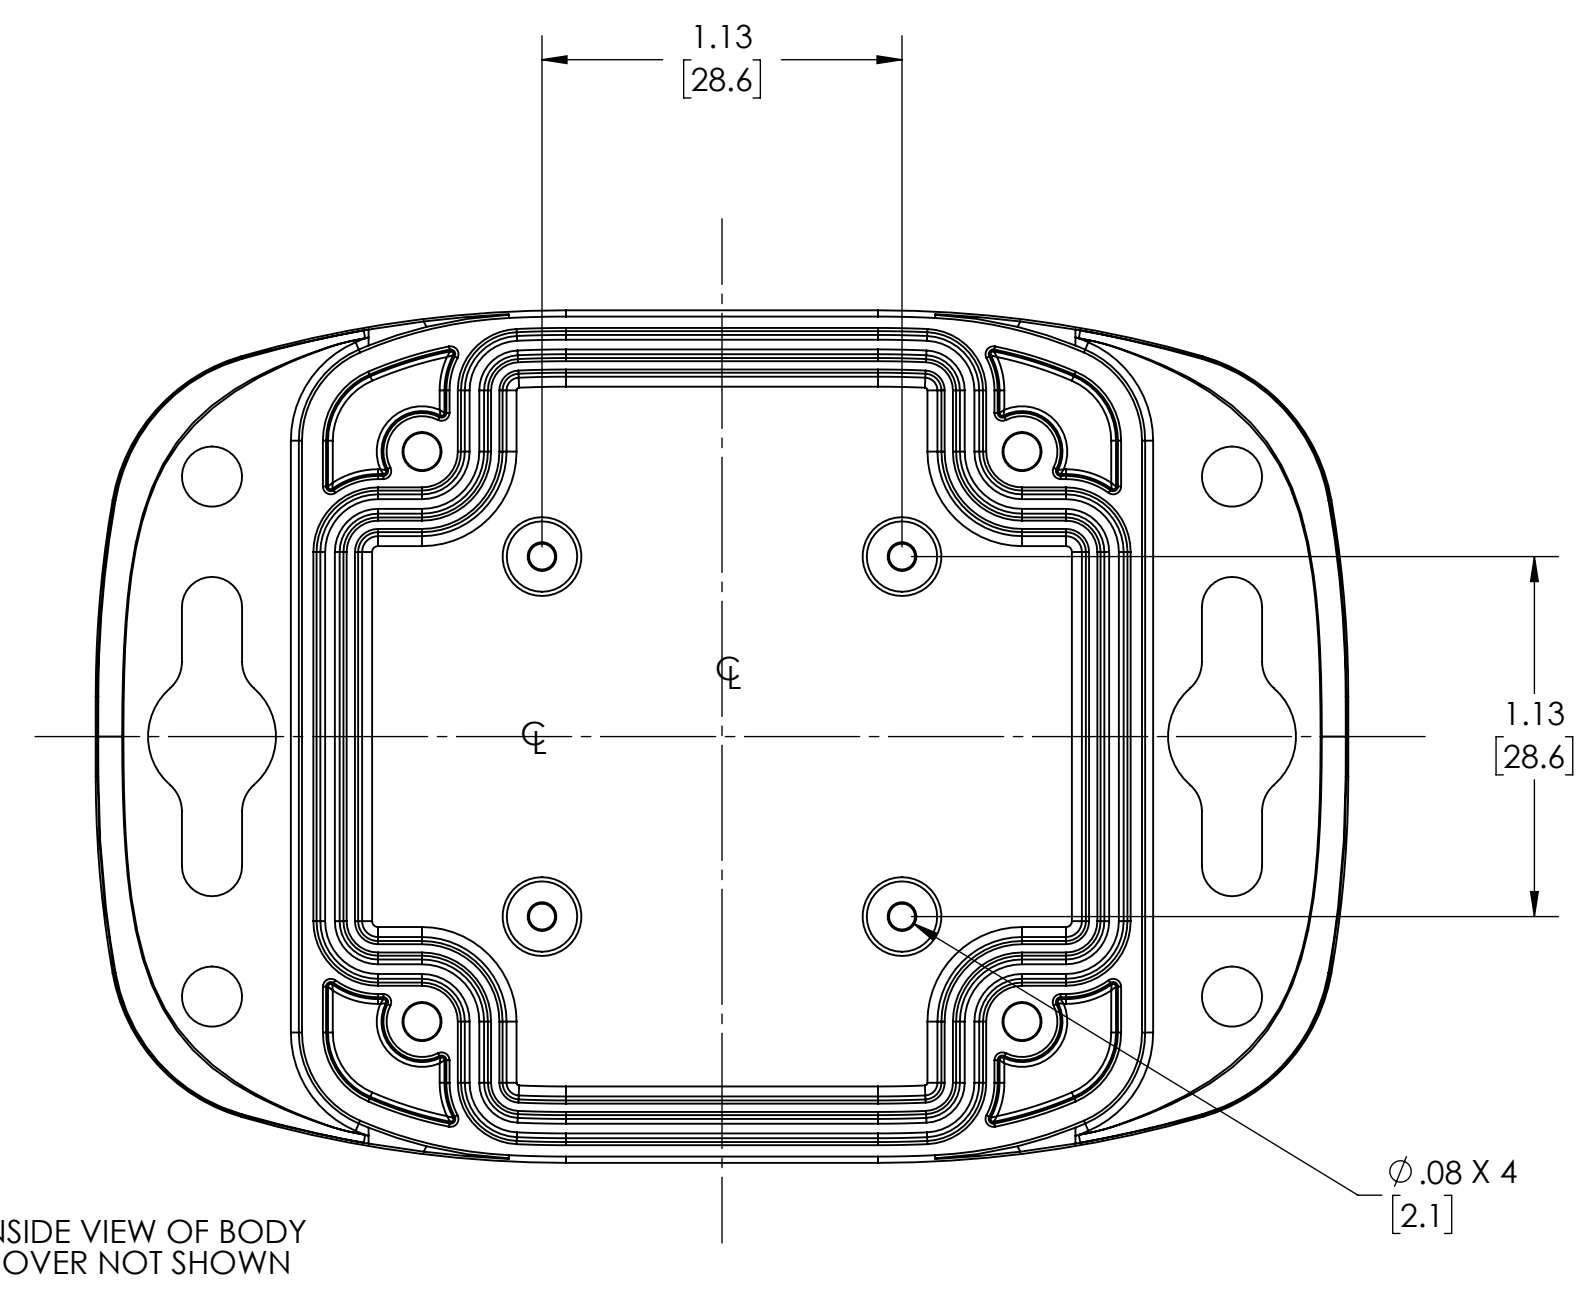

PART NAME

HD SERIES - HEAVY DUTY NEAMA

PART No.

HD-7603

REVISION DATE

1/3/2022

NOTES:

- MATERIAL:
BODY & COVER - GRAY POLYCARBONATE (IMPACT-RESISTANT)
- UL508 / NEMA TYPE 1, 2, 3, 3R, 3X, 3RX, 3D, 3SX, 4, 4X, 6, 6P, 12 & 13 WITH IP65, IP66, IP-67 & IP68 WITH RATING & UL-94 5VA
- POURED CONTINUOUS GASKET (NOT INSTALLED)
- SUPPLIED WITH BODY, COVER & 4 SCREWS
- DIMENSIONS ARE INCH[MM]
- OPTIONAL ACCESSORIES:
ALUMINUM INTERNAL PANEL - HDX-76603