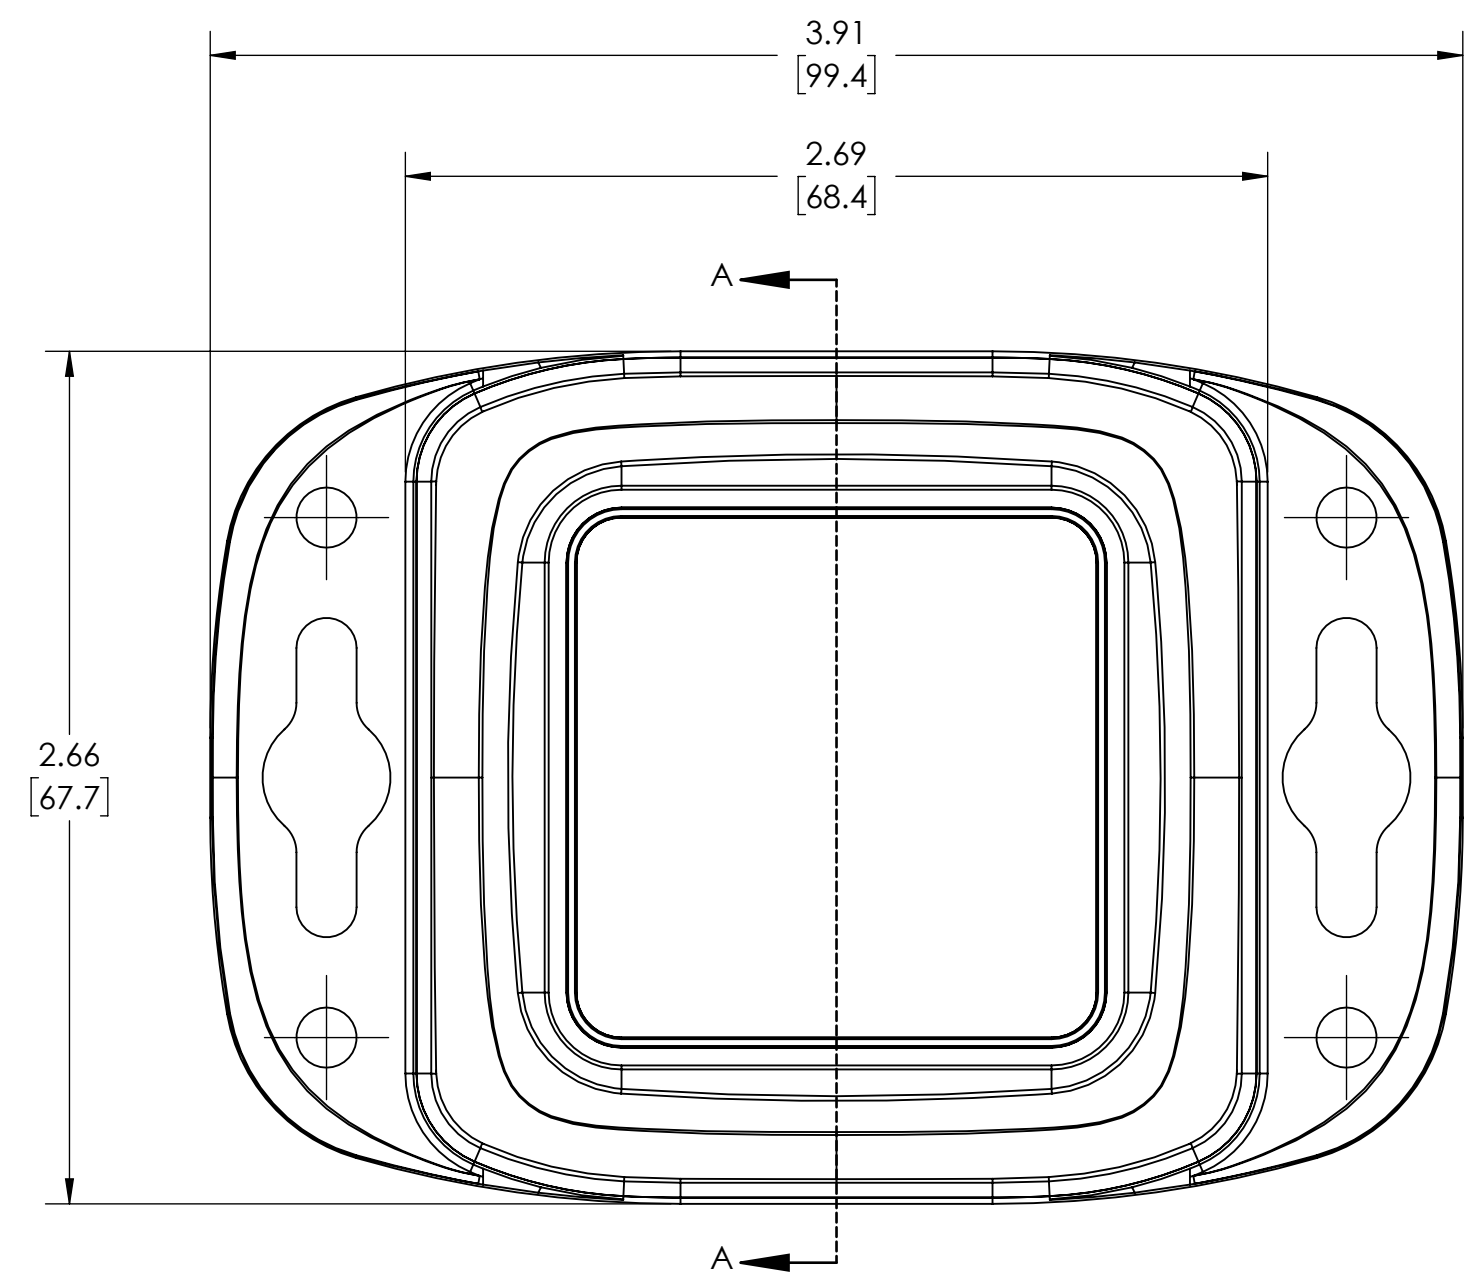

PART NAME

HD SERIES - HEAVY DUTY NEAMA

PART No.

HD-7603

REVISION DATE

1/3/2022

NOTES:

- MATERIAL:
BODY & COVER - GRAY POLYCARBONATE (IMPACT-RESISTANT)
- UL508 / NEMA TYPE 1, 2, 3, 3R, 3X, 3RX, 3D, 3SX, 4, 4X, 6, 6P, 12 & 13 WITH IP65, IP66, IP-67 & IP68 WITH RATING & UL-94 5VA
- POURED CONTINUOUS GASKET (NOT INSTALLED)
- SUPPLIED WITH BODY, COVER & 4 SCREWS
- DIMENSIONS ARE INCH[MM]
- OPTIONAL ACCESSORIES:
ALUMINUM INTERNAL PANEL - HDX-76603