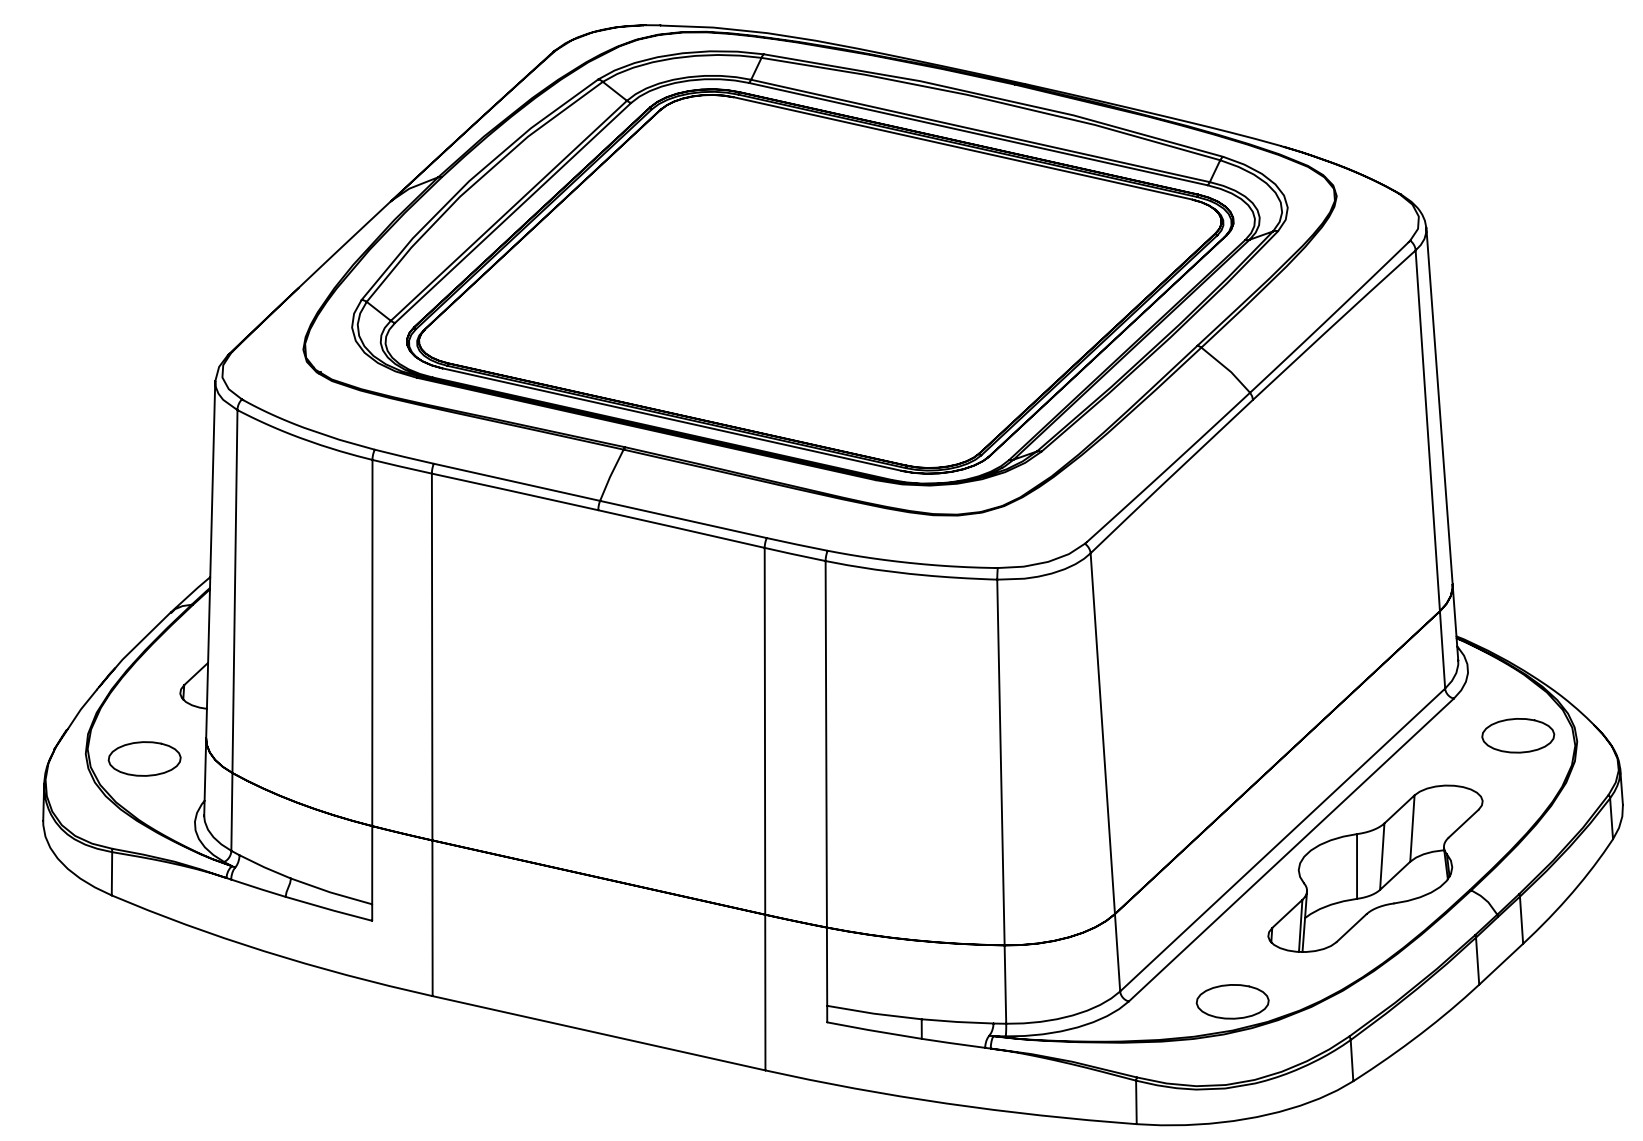

PART NAME

HD SERIES - HEAVY DUTY NEAMA

PART No.

HD-7603

REVISION DATE

1/3/2022

NOTES:

- MATERIAL:
BODY & COVER - GRAY POLYCARBONATE (IMPACT-RESISTANT)
- UL508 / NEMA TYPE 1, 2, 3, 3R, 3X, 3RX, 3D, 3SX, 4, 4X, 6, 6P, 12 & 13 WITH IP65, IP66, IP-67 & IP68 WITH RATING & UL-94 5VA
- POURED CONTINUOUS GASKET (NOT INSTALLED)
- SUPPLIED WITH BODY, COVER & 4 SCREWS
- DIMENSIONS ARE INCH[MM]
- OPTIONAL ACCESSORIES:
ALUMINUM INTERNAL PANEL - HDX-76603