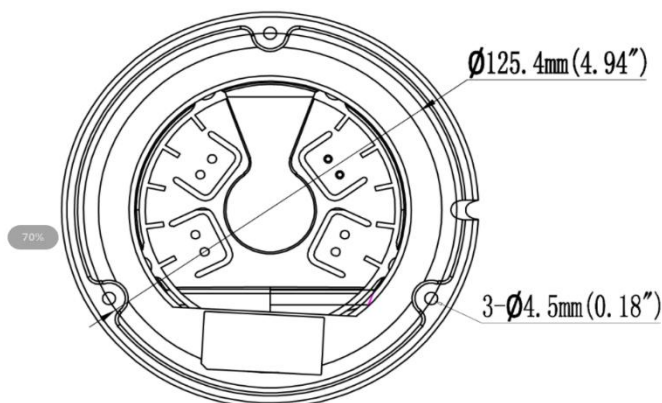

### Dimensions

## Specification

Camera	
Image Sensor	1/2.7" Progressive Scan CMOS Sensor
Min. Illumination	0.006 lux (Color) , 0 lux (IR on)
Illumination Distance	30m (IR light) 30m (warm light)
Strobe Light	N/A
Smart IR	Support
Pan/Tilt/Rotation Range	Pan: 0° ~ 360° Tilt: 0° ~ 75° Rotation: 0° ~ 360°
Lens	
Focal Length	2.8 mm
Aperture	F1.6
FOV	2.8mm @ F1.6 Horizontal FOV: 111°, Vertical FOV: 60°, Diagonal FOV: 132°
Lens Mount	M12
DORI	
DORI	2.8 mm, D: 67 m, O: 25.5 m, R: 12.8 m, I: 6.4 m
Compression Standard	
Video Compression	H.264/H.264+/H.265/H.265+/MJPEG
H.264 Codec Profile	Base/Main/High profile
H.265 Codec Profile	Main Profile
Video Bit Rate	11 Kbps ~ 8 Mbps
Triple Streams	N/A
Audio Compression	G.711A (-A Model) , G711U
Audio Bit Rate	64 Kbps (-A Model)
Image	
Max. Image Resolution	4M (2688 × 1520)
Main Stream	50Hz: 20fps 4M (2688 × 1520) 25fps 4M (2560 × 1440) , 25fps 1080P (1920 × 1080) 60Hz: 20fps 4M (2688 × 1520) 30fps 4M (2560 × 1440) , 30fps 1080P (1920 × 1080)
Sub Stream	50Hz: 25fps 720P (1280 × 720) 25fps D1 (704 × 576) , 25fps CIF (352 × 288) 60Hz: 30fps 720P (1280 × 720) 30fps D1 (704 × 480) , 30fps CIF ( 352 × 240)
Third Stream	N/A

POE	PoE (802.3 af)
Power Consumption	MAX.6.3 W
Protection Level	IP67
Material	Metal
Dimensions	Φ 5.51" × 4.12" (140 × 104.7 mm)
Gross Weight	1.76 lb (800 g)

## Related Accessories

AC-JB04	AC-WM04-G	AC-PM02	AC-CMB02
Junction Box, Φ 142 × 46.5 MM	Wall Mount, Φ136 × 120 × 208 MM	Pole Mount, Φ 170 × 135.8 × 43.7 MM	Pendant Mount, Φ 116 × 734.5 MM
			

Please select accessories according to the installation scenario: