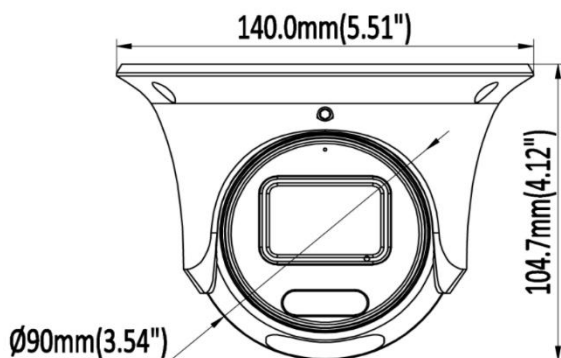

### Dimensions

## Specification

Camera	
Image Sensor	1/2.7" Progressive Scan CMOS Sensor
Min. Illumination	0.006 lux (Color) , 0 lux (IR on)
Illumination Distance	30m (IR light) 30m (warm light)
Strobe Light	N/A
Smart IR	Support
Pan/Tilt/Rotation Range	Pan: 0° ~ 360° Tilt: 0° ~ 75° Rotation: 0° ~ 360°
Lens	
Focal Length	2.8 mm
Aperture	F1.6
FOV	2.8mm @ F1.6 Horizontal FOV: 111°, Vertical FOV: 60°, Diagonal FOV: 132°
Lens Mount	M12
DORI	
DORI	2.8 mm, D: 67 m, O: 25.5 m, R: 12.8 m, I: 6.4 m
Compression Standard	
Video Compression	H.264/H.264+/H.265/H.265+/MJPEG
H.264 Codec Profile	Base/Main/High profile
H.265 Codec Profile	Main Profile
Video Bit Rate	11 Kbps ~ 8 Mbps
Triple Streams	N/A
Audio Compression	G.711A (-A Model) , G711U
Audio Bit Rate	64 Kbps (-A Model)
Image	
Max. Image Resolution	4M (2688 × 1520)
Main Stream	50Hz: 20fps 4M (2688 × 1520) 25fps 4M (2560 × 1440) , 25fps 1080P (1920 × 1080) 60Hz: 20fps 4M (2688 × 1520) 30fps 4M (2560 × 1440) , 30fps 1080P (1920 × 1080)
Sub Stream	50Hz: 25fps 720P (1280 × 720) 25fps D1 (704 × 576) , 25fps CIF (352 × 288) 60Hz: 30fps 720P (1280 × 720) 30fps D1 (704 × 480) , 30fps CIF ( 352 × 240)
Third Stream	N/A

POE	PoE (802.3 af)
Power Consumption	MAX.6.3 W
Protection Level	IP67
Material	Metal
Dimensions	Φ 5.51" × 4.12" (140 × 104.7 mm)
Gross Weight	1.76 lb (800 g)