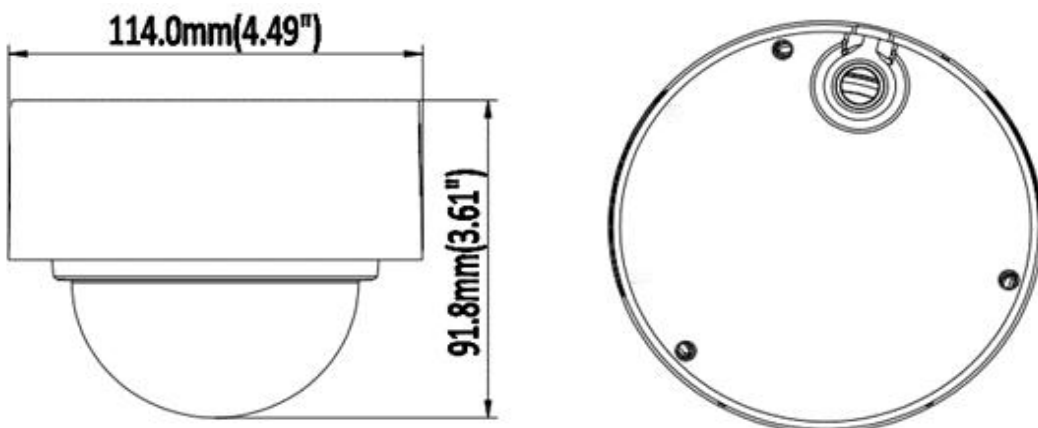

Dimensions

Specification

Camera	
Image Sensor	1/2.7" Progressive Scan CMOS Sensor
Min. Illumination	0.006 lux (Color) , 0 lux (IR on)
Illumination Distance	30m (IR light)
Strobe Light	Support
Smart IR	Support
Pan/Tilt/Rotation Range	Pan: 0° ~ 355° Tilt: 0° ~ 75° Rotation: 0° ~ 355°
Lens	
Focal Length	2.8 mm
Aperture	F1.6
FOV	2.8 mm @ F1.6 horizontal FOV: 111°, vertical FOV: 60°diagonal FOV: 132°
Lens Mount	M12
DORI	
DORI	2.8 mm, D: 67 m, O: 25.5 m, R: 12.8 m, I: 6.4 m
Compression Standard	
Video Compression	H.264/H.264+/H.265/H.265+/MJPEG
H.264 Codec Profile	Base/Main/High profile
H.265 Codec Profile	Main Profile
Video Bit Rate	11 Kbps ~ 10 Mbps
Triple Streams	Support
Audio Compression	G.711A, G.711U
Audio Bit Rate	64 Kbps
Image	
Max. Image Resolution	4M (2688 × 1520)
Main Stream	50Hz: 25fps 4M (2688 × 1520) 25fps 4M (2560 × 1440), 25fps 1080P (1920 × 1080) 60Hz: 30fps 4M (2688 × 1520) 25fps 4M (2560 × 1440) 30fps 1080P (1920 × 1080)
Sub Stream	50Hz: 25fps 720P (1280 × 720) 25fps D1 (704 × 576), 25fps CIF (352 × 288) 60Hz: 30fps 720P (1280 × 720) 30fps D1 (704 × 480), 30fps CIF (352 × 240)
Third Stream	50Hz: 25fps CIF (352 × 288) 60Hz: 30fps CIF (352 × 240)

Power Supply	DC12V ± 25%
POE	PoE (802.3 af)
Power Consumption	MAX. 8 W
Protection Level	IP67
Material	Metal
Dimensions	Φ 4.49" × 3.61" (114 × 91.8mm)
Gross Weight	1.76 lb (800 g)

Related Accessories

AC-WM02	AC-PM02
Wall Mount, Φ 120×105.8×183.5MM	Pole Mount, Φ 170 × 135.8 × 43.7MM
	