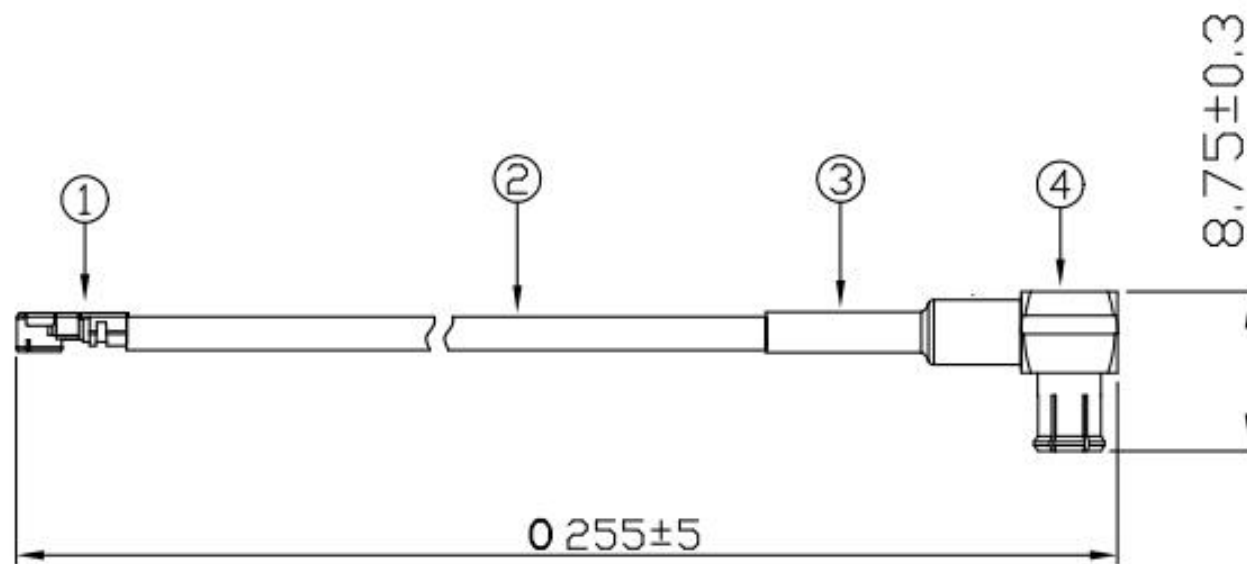

Zhejiang JC Antenna Co.,Ltd

REV	DESCRIPTION	DATE
A	MCX RA male+RG178(255)+Ipex	2022-12-20

4	MCX RA Male	1PCS	1.05.05L.0053
3	Tube	1PCS	1.07.07M.0133
2	RG178	255mm	1.05.05J.0028
1	Ipex	1PCS	
S/N	Name	Qty	P/N

DRAWN BY	Xuegang Zhou	UNIT	mm
CHECKED BY	ChaoYu	SCALE	/
APPROVED BY	Shengming Fu	PAGE	1
Drawing No.	MCXIPEX2559005		