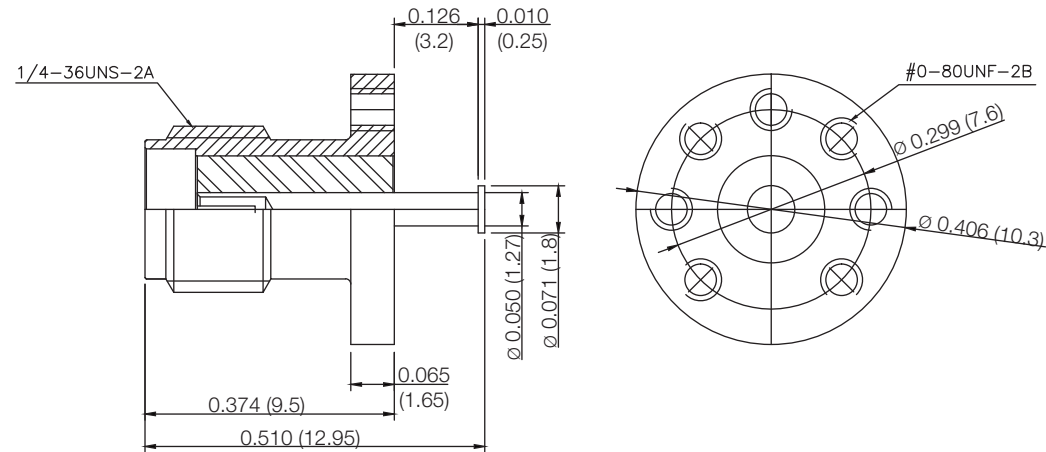

PART NUMBER

KCC198503

REV.

DATE

COMMENTS

INITIAL

Electrical DataImpedance 50 Ω

RoHS Compliant

Drawing not to scale. Dimensions for reference only

Units: inches (mm)

Konnect RF

WWW.KONNECTRF.COM
1-800-790-5887

PART NUMBER

KCC198503

DESCRIPTION

SMA Female Jack, Surface Launch Stripline Connector (7 Hole), Turret Non-Captive Contact