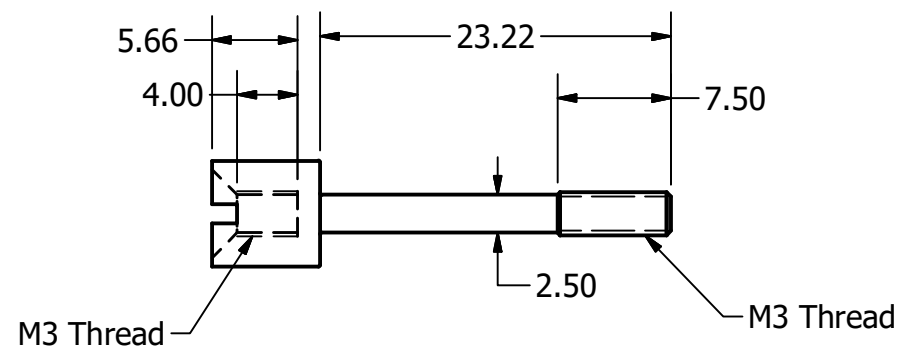

 <b>MAGICDAQ</b>		
SIZE B	TITLE MDAQ300 - Mechanical DRW	REV 1.0
DIMENSIONS mm	WEB www.magicdaq.com	SHEET 1 OF 2

 <b>MAGICDAQ</b>		
SIZE B	TITLE MDAQ300 - Mechanical DRW	REV 1.0
DIMENSIONS mm	WEB www.magicdaq.com	SHEET 2 OF 2