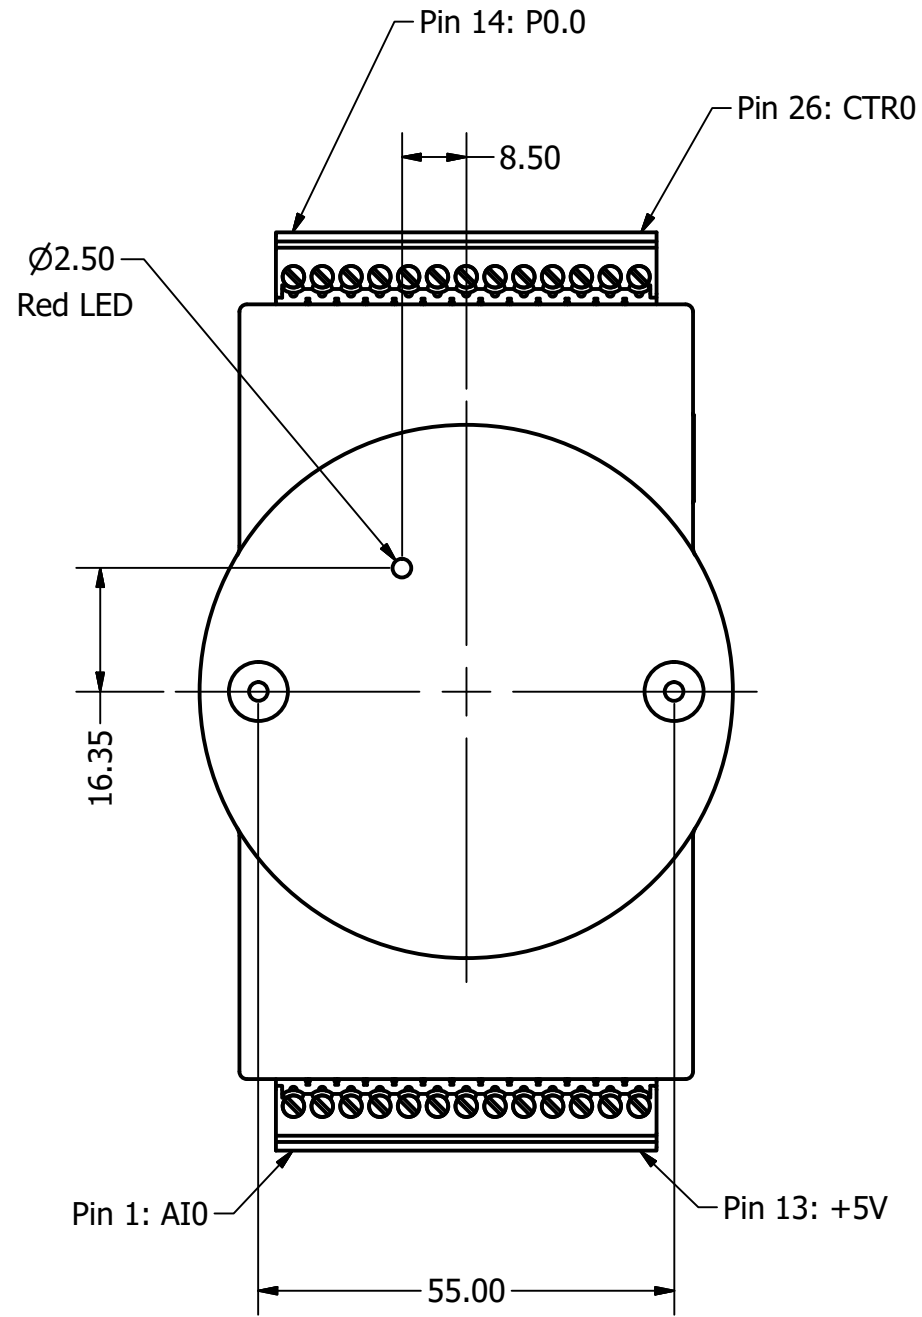

 <b>MAGICDAQ</b>		
SIZE B	TITLE MDAQ300 - Mechanical DRW	REV 1.0
DIMENSIONS mm	WEB www.magicdaq.com	SHEET 1 OF 2

 <b>MAGICDAQ</b>		
SIZE B	TITLE MDAQ300 - Mechanical DRW	REV 1.0
DIMENSIONS mm	WEB www.magicdaq.com	SHEET 2 OF 2