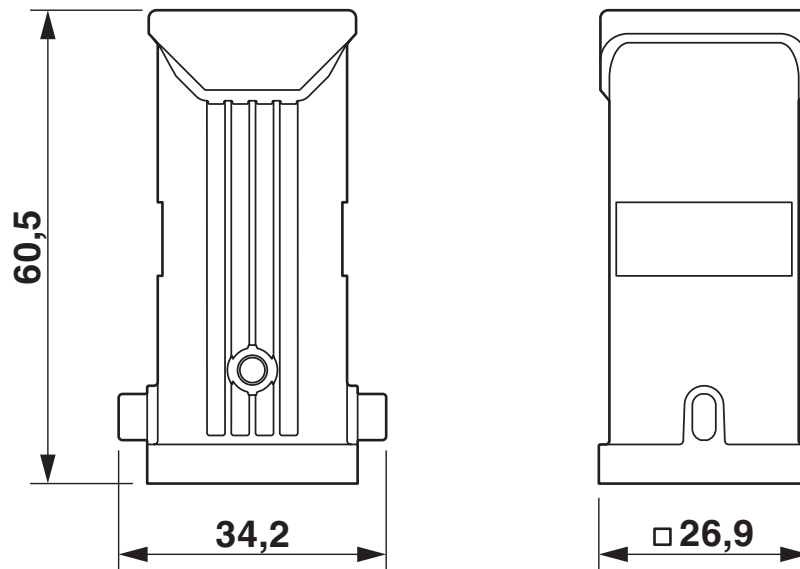

### Dimensions

Dimensional drawing	
Width	34.2 mm
Height	60.5 mm
Length	26.9 mm

## Drawings

Dimensional drawing

Dimensional drawing

1419232

<https://www.phoenixcontact.com/us/products/1419232>