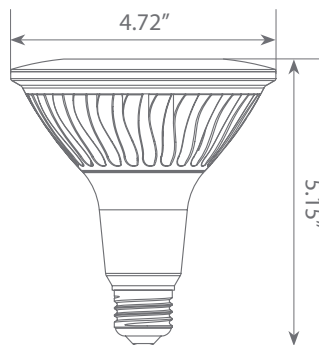

## Specifications

| Input Power | Input Voltage     | Lumen Output | Beam Angle    | Center Beam | CCT           |
|-------------|-------------------|--------------|---------------|-------------|---------------|
| 20 W        | 120V              | 1700 lm      | 45°           | N/A         | 3000 K        |
| CRI         | Luminous Efficacy | Power Factor | Input Current | Base/Cap    | Lamp Lifespan |
| 80          | 85 lm/W           | 0.7          | 0.18 A        | E26         | 25,000 Hrs.   |

### Product Dimensions