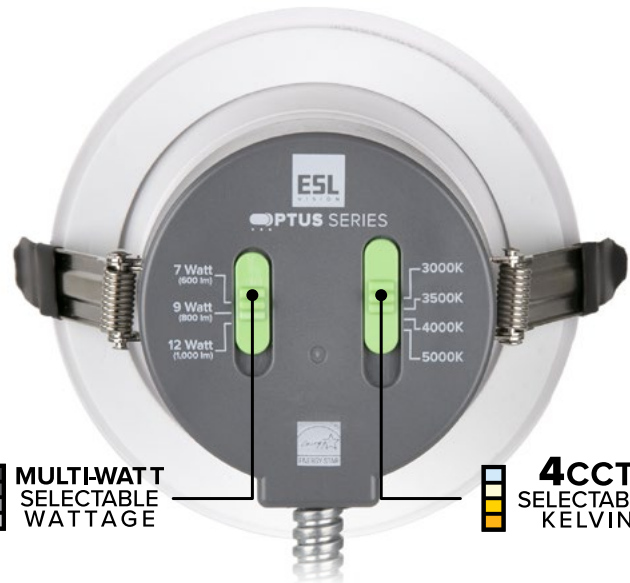

Key Features & Benefits:

- Selectable CCT and Wattage
- Strong Spring Clips Secure Fixture to Drywall, Ceiling Tiles, or Mounting Plate
- Multiple Color Trim Ring Accessories
- Wet Location Rated
- Energy Star Listed
- Cast Aluminum Housing and Trim

Project: _____

Date: _____

Catalog #: _____

Notes: _____

Product Specifications:

Selectable Wattage: 7W–9W–12W
 Selectable Kelvin:
 3000K–3500K–4000K–5000K
 Lumens: 600–800–1,000 Lumens
 Efficacy: Up to 89 lm/W
 CRI: 90+
 Input Voltage: 110–277 VAC
 Power Factor: >0.98
 Input Frequency: 50/60Hz
 Operating Temperature: -4°F to 104°F
 Operational Lifetime: 50,000 Hrs
 Dimming: 1–10V
 Product Weight (lbs) 0.98

Dimensions:

Fixture (ØxH): Ø5.51" x 3.65"
 Flexible Metal Conduit (MC) Length: 24"
 Wire Leads Length: 8.25"

MULTI-WATT SELECTABLE WATTAGE

4CCT SELECTABLE KELVIN

Ordering Guide:

ESL	TYPE	SIZE	SELECTABLE WATTAGE	GENERATION	SELECTABLE KELVIN	OPTIONS
ESL	OPT (OPT) Optus Series	4 (4) Round 4"	0712W (0712W) 7W-9W-12W	2 (2) 2nd Generation	3050K (3050K) 3000K-3500K-4000K-5000K	

Finishes: (ff)=(MW) Field Paintable, (BK) Black, (BN) Brushed Nickel, (BZ) Bronze, (CP) Copper

AVAILABLE ACCESSORIES SOLD SEPARATELY

Catalog Data:

ITEM#	SELECTABLE WATTAGE	SELECTABLE KELVIN	MAX LUMEN OUTPUT	MAX EFFICACY (lm/W)	INPUT VOLTAGE	DIMENSIONS
4" ESL-OPT-4-0712W-23050K	7W-9W-12W	3000K-3500K-4000K-5000K	600-800-1,000	89	120-277 VAC	Ø5.51" x 3.65"
6" ESL-OPT-6-0919W-23050K	9W-12W-19W	3000K-3500K-4000K-5000K	900-1,200-2,000	105	120-277 VAC	Ø7.38" x 4.0"
8" ESL-OPT-8-1129W-23050K	11W-19W-29W	3000K-3500K-4000K-5000K	1,200-2,000-3,000	105	120-277 VAC	Ø9.44" x 4.38"
10" ESL-OPT-10-1836W-23050K	18W-27W-36W	3000K-3500K-4000K-5000K	2,000-3,000-4,000	111	120-277 VAC	Ø11.25" x 4.38"