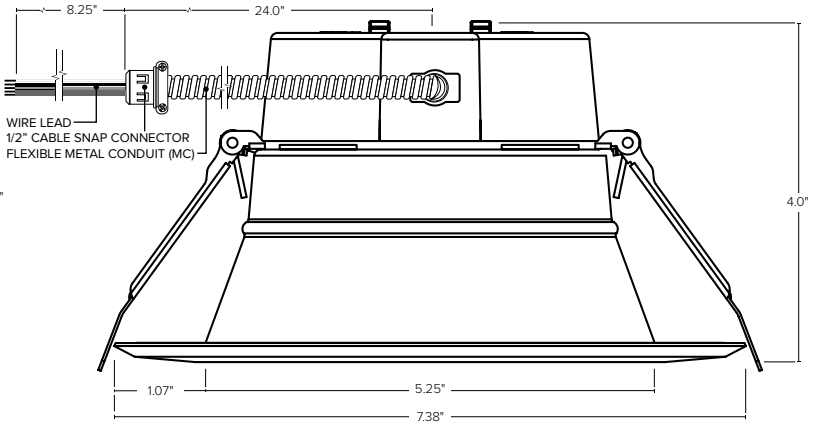

Finishes: (ff)=(MW) Field Paintable, (BK) Black, (BN) Brushed Nickel, (BZ) Bronze, (CP) Copper

AVAILABLE ACCESSORIES SOLD SEPARATELY

Catalog Data:

ITEM#	SELECTABLE WATTAGE	SELECTABLE KELVIN	MAX LUMEN OUTPUT	MAX EFFICACY (lm/W)	INPUT VOLTAGE	DIMENSIONS
4" ESL-OPT-4-0712W-23050K	7W-9W-12W	3000K-3500K-4000K-5000K	600-800-1,000	89	120-277 VAC	Ø5.51" x 3.65"
6" ESL-OPT-6-0919W-23050K	9W-12W-19W	3000K-3500K-4000K-5000K	900-1,200-2,000	105	120-277 VAC	Ø7.38" x 4.0"
8" ESL-OPT-8-1129W-23050K	11W-19W-29W	3000K-3500K-4000K-5000K	1,200-2,000-3,000	105	120-277 VAC	Ø9.44" x 4.38"
10" ESL-OPT-10-1836W-23050K	18W-27W-36W	3000K-3500K-4000K-5000K	2,000-3,000-4,000	111	120-277 VAC	Ø11.25" x 4.38"

Dimensions:

4" Fixture

6" Fixture

8" Fixture

10" Fixture

Rough-In Plate Dimensions: