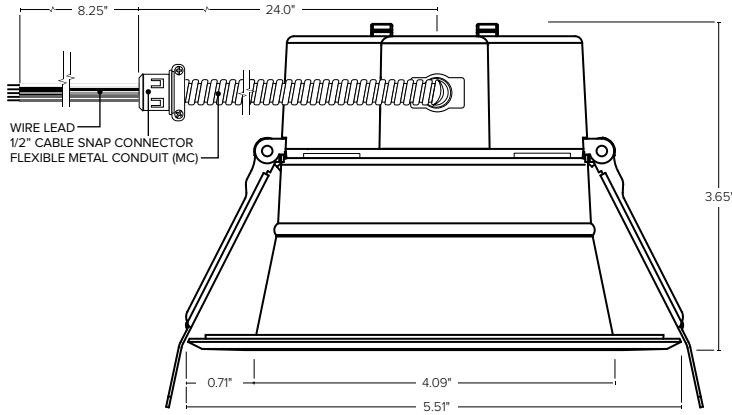

Dimensions:

Fixture (ØxH): Ø5.51" x 3.65"
 Flexible Metal Conduit (MC) Length: 24"
 Wire Leads Length: 8.25"

MULTI-WATT SELECTABLE WATTAGE

4CCT SELECTABLE KELVIN

Ordering Guide:

ESL	TYPE	SIZE	SELECTABLE WATTAGE	GENERATION	SELECTABLE KELVIN	OPTIONS
ESL	OPT (OPT) Optus Series	4 (4) Round 4"	0712W (0712W) 7W-9W-12W	2 (2) 2nd Generation	3050K (3050K) 3000K-3500K-4000K-5000K	

Finishes: (ff)=(MW) Field Paintable, (BK) Black, (BN) Brushed Nickel, (BZ) Bronze, (CP) Copper

AVAILABLE ACCESSORIES SOLD SEPARATELY

Catalog Data:

ITEM#	SELECTABLE WATTAGE	SELECTABLE KELVIN	MAX LUMEN OUTPUT	MAX EFFICACY (lm/W)	INPUT VOLTAGE	DIMENSIONS
4" ESL-OPT-4-0712W-23050K	7W-9W-12W	3000K-3500K-4000K-5000K	600-800-1,000	89	120-277 VAC	Ø5.51" x 3.65"
6" ESL-OPT-6-0919W-23050K	9W-12W-19W	3000K-3500K-4000K-5000K	900-1,200-2,000	105	120-277 VAC	Ø7.38" x 4.0"
8" ESL-OPT-8-1129W-23050K	11W-19W-29W	3000K-3500K-4000K-5000K	1,200-2,000-3,000	105	120-277 VAC	Ø9.44" x 4.38"
10" ESL-OPT-10-1836W-23050K	18W-27W-36W	3000K-3500K-4000K-5000K	2,000-3,000-4,000	111	120-277 VAC	Ø11.25" x 4.38"

Dimensions:

4" Fixture

6" Fixture

8" Fixture

10" Fixture

Rough-In Plate Dimensions: