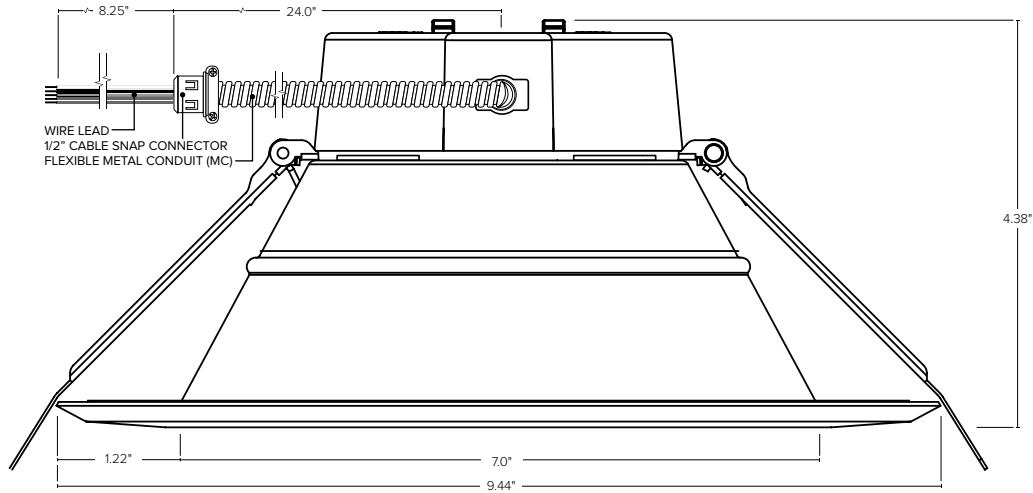

Finishes: (ff)=(MW) Field Paintable, (BK) Black, (BN) Brushed Nickel, (BZ) Bronze, (CP) Copper

AVAILABLE ACCESSORIES SOLD SEPARATELY

Catalog Data:

ITEM#	SELECTABLE WATTAGE	SELECTABLE KELVIN	MAX LUMEN OUTPUT	MAX EFFICACY (lm/W)	INPUT VOLTAGE	DIMENSIONS
4" ESL-OPT-4-0712W-23050K	7W-9W-12W	3000K-3500K-4000K-5000K	600-800-1,000	89	120-277 VAC	Ø5.51" x 3.65"
6" ESL-OPT-6-0919W-23050K	9W-12W-19W	3000K-3500K-4000K-5000K	900-1,200-2,000	105	120-277 VAC	Ø7.38" x 4.0"
8" ESL-OPT-8-1129W-23050K	11W-19W-29W	3000K-3500K-4000K-5000K	1,200-2,000-3,000	105	120-277 VAC	Ø9.44" x 4.38"
10" ESL-OPT-10-1836W-23050K	18W-27W-36W	3000K-3500K-4000K-5000K	2,000-3,000-4,000	111	120-277 VAC	Ø11.25" x 4.38"

Dimensions:

4" Fixture

6" Fixture

8" Fixture

10" Fixture

Rough-In Plate Dimensions: