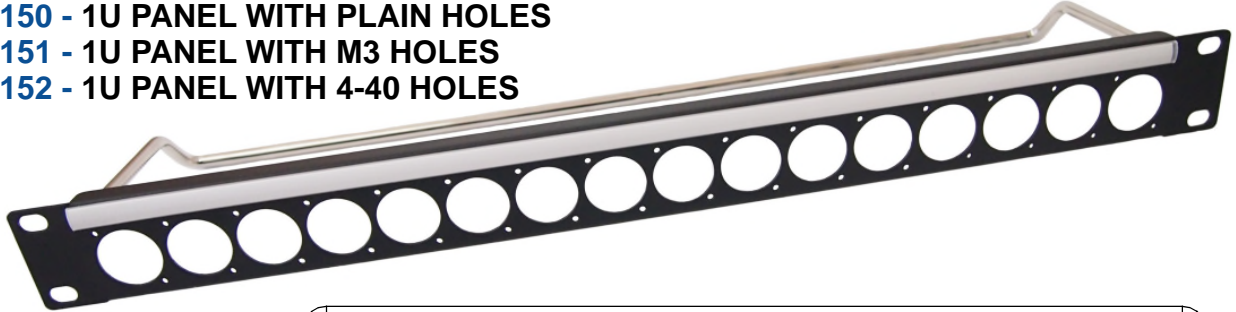

## 1U PANELS

16 holes of Ø24mm with cable bar and label strip

### VARIANTS

**CP30150** - 1U PANEL WITH PLAIN HOLES

**CP30151** - 1U PANEL WITH M3 HOLES

**CP30152** - 1U PANEL WITH 4-40 HOLES