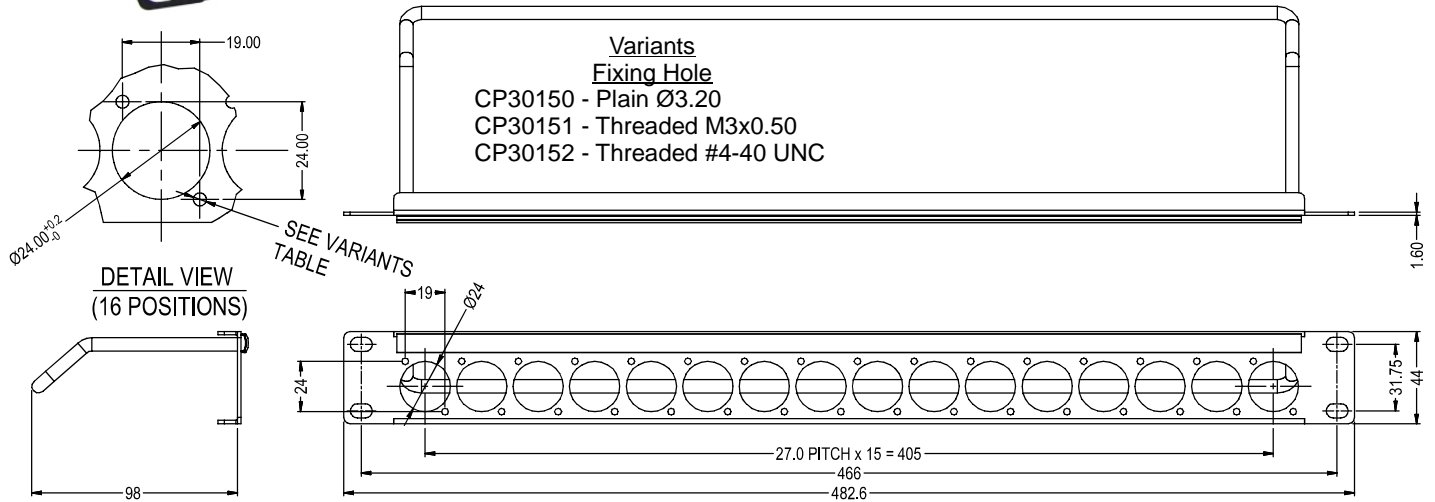

## 1U PANELS

16 holes of Ø24mm with cable bar and label strip

### VARIANTS

**CP30150** - 1U PANEL WITH PLAIN HOLES

**CP30151** - 1U PANEL WITH M3 HOLES

**CP30152** - 1U PANEL WITH 4-40 HOLES