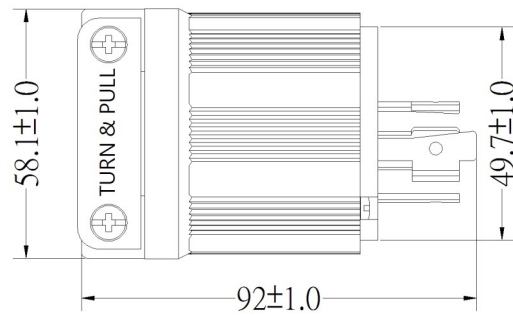

NEMA L15-20 Locking Plug

Technical Datasheet

Product Specifications	
Product Item	Twist-Lock Plug
Wiring Scheme	3 Pole, 4 Wire Grounding
Amperage	20A
Voltage	250V AC
NEMA Configuration	L15-20P
Color	Black
Blade Holder Material	Gray Polycarbonate
Terminal Retainer Material	Clear Polycarbonate
Housing Material	Black Nylon
Cord Clamp Material	Black Nylon
Blade Material	Brass
Terminal Screw Material	#8-32 solid brass
Ground Screw Material	#8-32 solid brass (Green)
Listings	UL/cUL E237606