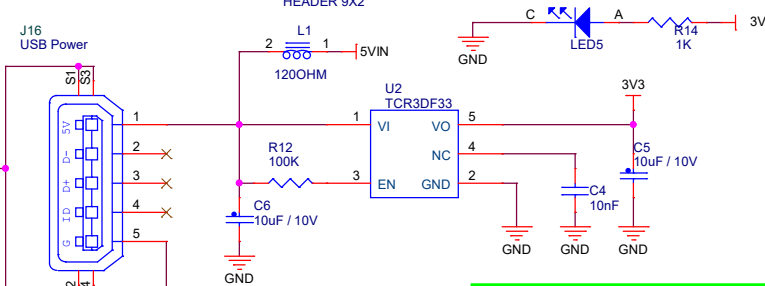

Current measurement , SW6 all off

FANSTEL Corporation.		
Title EV BC40		
Size B	Document Number BC40 EVM (UNO)	Rev 1.2
Date: Wednesday, May 12, 2021	Sheet 1 of 1	