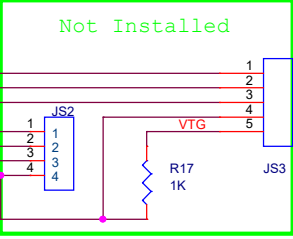

Current measurement , SW6 all off

FANSTEL Corporation.		
Title EV BC40		
Size B	Document Number BC40 EVM (UNO)	Rev 1.2
Date: Wednesday, May 12, 2021	Sheet 1 of 1	