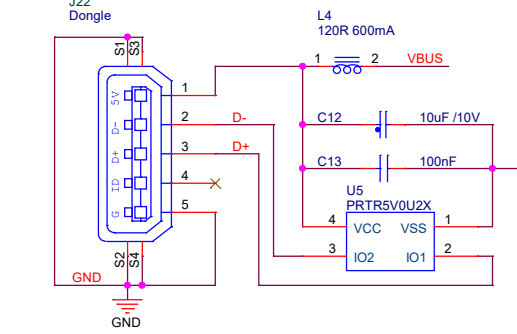

Current measurement , SW6 all off

FANSTEL Corporation.		
Title EV BC40		
Size B	Document Number BC40 EVM (UNO)	Rev 1.2
Date: Wednesday, May 12, 2021	Sheet 1 of 1	