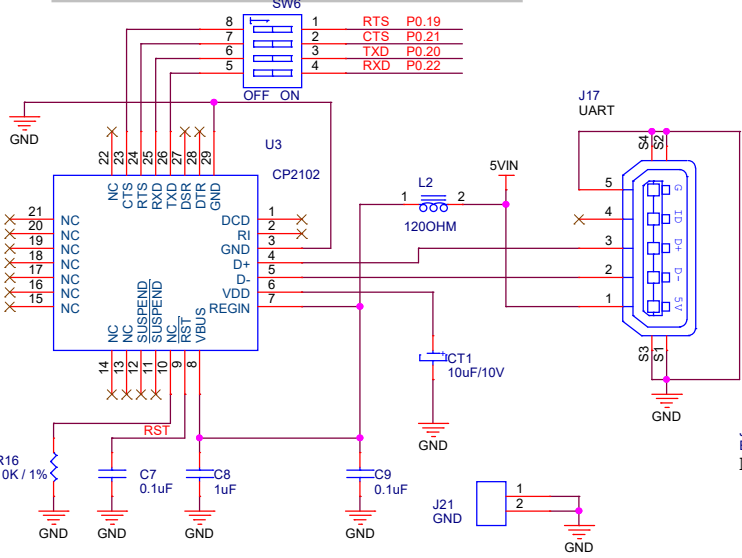

Current measurement , SW6 all off

FANSTEL Corporation.		
Title EV BC40		
Size B	Document Number BC40 EVM (UNO)	Rev 1.2
Date: Wednesday, May 12, 2021	Sheet 1 of 1	