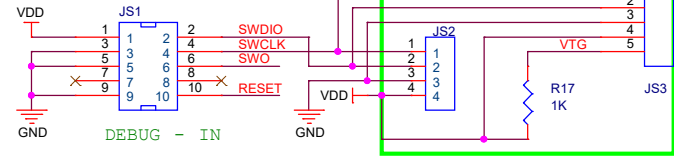

Current measurement , SW6 all off

FANSTEL Corporation.		
Title EV BC40		
Size B	Document Number BC40 EVM (UNO)	Rev 1.2
Date: Wednesday, May 12, 2021	Sheet 1 of 1	