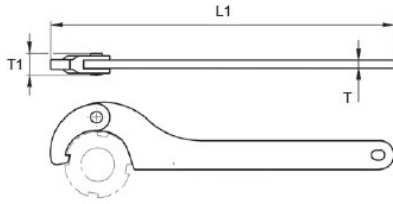

## SWR:M155-230-SS

Ruland Hook Spanner Wrench, Hinge-Type, Min/Max Size 155-230mm, L 460mm, Stainless Steel

### Description

Ruland SWR:M155-230-SS is a hinge-type hook spanner wrench with a nose-end and a size range of 155-230mm. It is 8mm thick, 17.5mm wide, 460mm long, and made of stainless steel. This spanner wrench has a hole in the handle for hanging and rounded edges for better handling.

### Product Specifications

<b>Size - Min/Max</b>	155-230 mm	<b>Overall Length L1</b>	460 mm
<b>Thickness T</b>	8 mm	<b>Width W</b>	17.5 mm
<b>Material Specification</b>	Stainless Steel	<b>Manufacturer</b>	JW Winco/ Otto Ganter
<b>Country of Origin</b>	Germany	<b>Weight (lbs)</b>	2.689600
<b>UPC</b>	634529229330	<b>Tariff Code</b>	8204.12.0000
<b>UNSPC</b>	27111726		