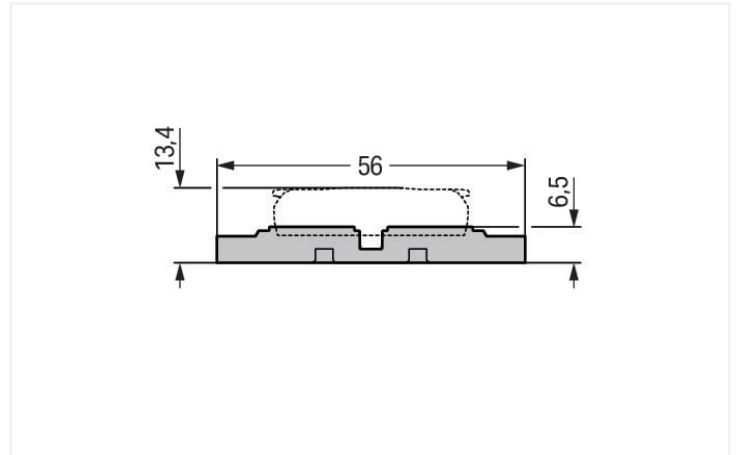

## Data Sheet | Item Number: 221-2522

Mounting carrier; 2-way; for inline splicing connector with lever; for screw mounting;  
gray

<https://www.wago.com/221-2522>

Color: ■ gray

### Physical data

Width	20.8 mm / 0.819 inches
Depth	56 mm / 2.205 inches