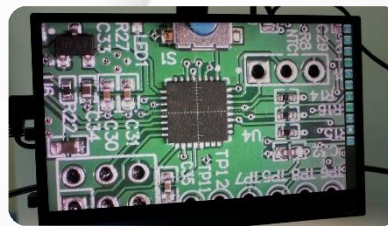

Our newest Digital Rework Microscope with operator wellness in mind. One size does not fit all when it comes to comfort. The digital scope features true flexibility like no other.

- 16" working distance
- 12.5-inch 1080P touch screen display
- Presets of true zoom mean no guessing of magnification levels.
- Reticle overlay assisting with measurement with one-time calibration, stable throughout magnification range.
- File Name entry for saving snapshots with touchscreen keyboard or optional USB mouse keyboard or serial barcode scanner.

Reticle

Laser pointer

Model:	DM-S8
Camera	8 Megapixel
Display	12.5 inch 1080P Touch screen
Preset Magnification	7x, 10x, 12x, 15x
Working Distance	16 inch fixed throughout magnification range
Image Capture	Save to USB memory stick or WIFI / Ethernet to company server
Software	Image annotator
Guide	Laser pointer
	Reticle overlay for measurement
Lighting	5000K LED
Stand	Standard: IM-A32 Articulating Arm C-Clamp