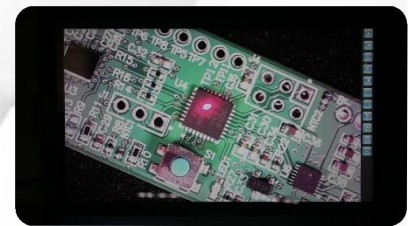

Our newest Digital Rework Microscope with operator wellness in mind. One size does not fit all when it comes to comfort. The digital scope features true flexibility like no other.

- 16" working distance
- 12.5-inch 1080P touch screen display
- Presets of true zoom mean no guessing of magnification levels.
- Reticle overlay assisting with measurement with one-time calibration, stable throughout magnification range.
- File Name entry for saving snapshots with touchscreen keyboard or optional USB mouse keyboard or serial barcode scanner.

Reticle

Laser pointer

Model:	DM-S8
Camera	8 Megapixel
Display	12.5 inch 1080P Touch screen
Preset Magnification	7x, 10x, 12x, 15x
Working Distance	16 inch fixed throughout magnification range
Image Capture	Save to USB memory stick or WIFI / Ethernet to company server
Software	Image annotator
Guide	Laser pointer
	Reticle overlay for measurement
Lighting	5000K LED
Stand	Standard: IM-A32 Articulating Arm C-Clamp