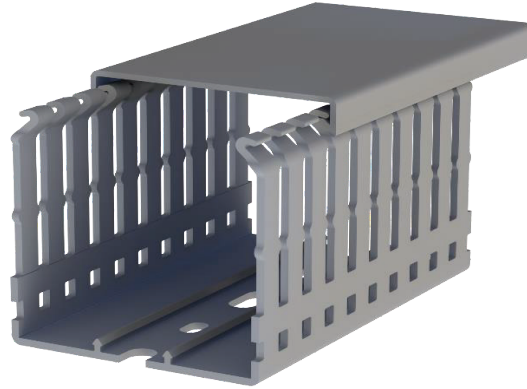

Klemsan®

KKD 6060

Order		
RAL 7030 - Stone Grey	Thin Slot (4-6)	555 6060

Dimensions	
Length	2.000,00 mm
Width	60,00 mm
Height w/o cover	56,80 mm
Height w/ cover	60,00 mm

Technical Data			
Material	PVC	Package Qty.	12 pcs. x 2 mt.
Inflammability	UL 94 V0	Wire Fill Capacity	60%
Max. Service Temp.	60°C	Min. Service Temp.	-15°C
Max. Operating Temp.	60°C	Min. Operating Temp.	-5°C

Certifications	
Certificate	Standard
CE	EN 50085-2-3
TSE	TS EN 50085-2-3
EAC	GOST R 53313:2009
cULus	UL 1565-C22.2No.18.5-02

Accessories				
Description	Type	Colour	Cat. No.	Qty.
Duct Cutter (Scissor)	KKMR		553230	1
Duct Cutter	KMK 1002		553220	1
Cable Duct Cover	KDK 60	RAL 7030	551052	10 pcs. x 2 mt.
Rivet Setting Tool	SETR	Black	553500	1
Plastic Rivet 6,5 mm	PPE 6,5	Grey	553600	100
Cable Clamp	KKB	Black	553405	10
Wire Retainer	KKT 6060	Black	553365	10
Cable Holder	KKM	Black	553415	10